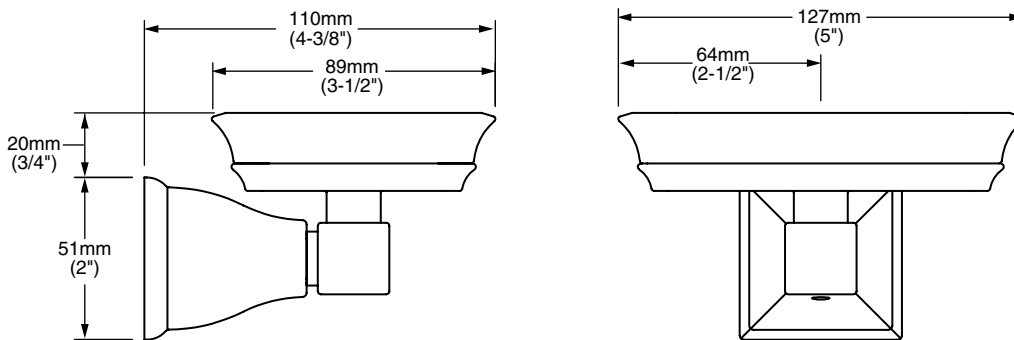

**MODEL NUMBER:**

☐ 2555.050 Soap Dish

**Available Finishes**

.002	Polished Chrome
.068	PVD Blackened Bronze
.295	PVD Satin Nickel

**PRODUCT FEATURES:**

**Materials of Construction:** Solid brass construction for durability & long life. Soap dish - Frosted glass.

**Concealed Mounting**

**Easy to Install**

**Durability of Finishes:** Chrome and PVD finishes will never tarnish.

**SUGGESTED SPECIFICATION:**

Soap Dish shall feature solid brass construction with tarnish free PVD finish. Shall feature concealed mounting. Soap Dish shall be frosted glass. Soap Dish shall be American Standard Model # 2555.050.\_\_\_\_\_.