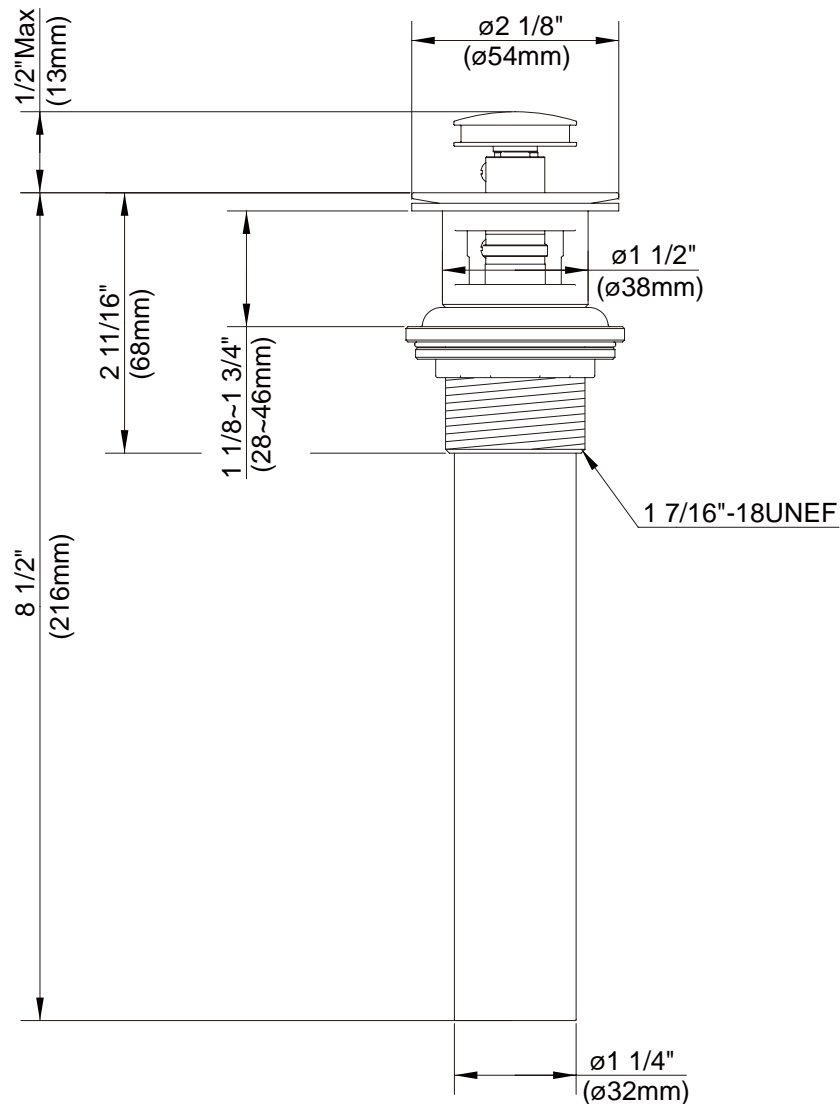

Touch Down Drain

Description

- Fits sinks with overflow
- finger touch opens/close drain

Standards

- ASME A112.18.1
- CSA B125

Warranty

Danze faucets are covered by a manufacturer's limited "lifetime" warranty for manufacturing defects.

D495080

Available Colors & Finish

- Chrome
- Antique Copper (AC)
- Brushed Nickel (BN)
- Satin Black (BS)
- Polished Brass (PBV)
- Oil Rub Bronze (RB)

Specific Features: _____ Submitted Model No.: _____

SD495080/01-07.01