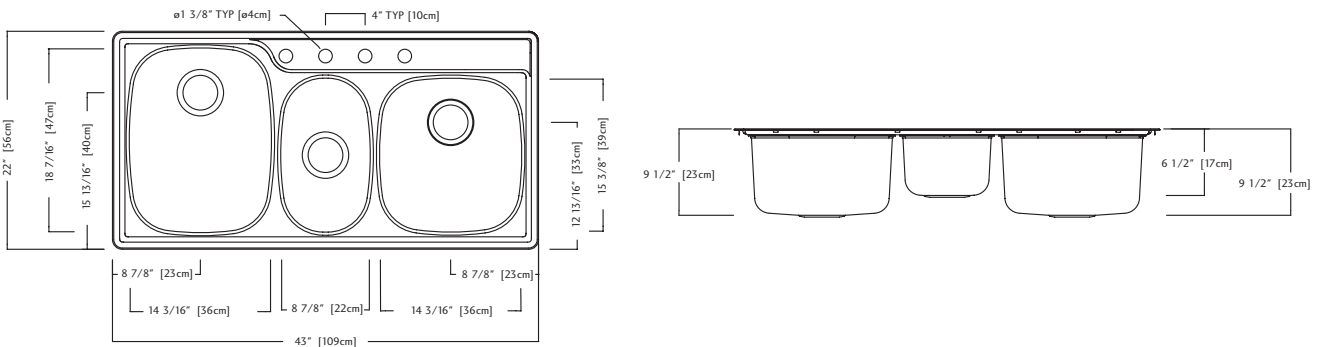

## T2243/95K/E SPECIFICATION

Model T2243/95K/E is a triple bowl combination sink with faucet ledge manufactured for Franke Consumer Products from 18 gauge stainless steel. Sink has two large bowls and a smaller central bowl for waste disposal. Product has a sheen finished rim and radiant silk finished bowls. Sink is fully undercoated. Installation kit is included. Sink is backed with a limited buyer lifetime warranty.

- O.D. 22" x 43" x 9 1/2" deep (small bowl is 6 1/2") 56 x 109 x 23 cm deep (small bowl is 17 cm)
- **Recommended for minimum 45" cabinet**

T2243/95K/3E 3 hole - 1 1/2" diameter, 4" center-to-center FUN# 101.0035.947