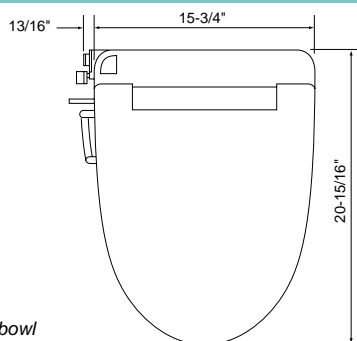

Jasmin is designed for elongated toilet bowls and its features are easy to install and clean.

Shown on Carolina Toilet

Massage feature with cycling motion

Remote Control

Soft close feature

SPECIFICATIONS

Jasmin is designed for elongated toilet bowls.

NOTE:

- Jasmin may not fit certain toilet bowl designs. Do not use Jasmin on round bowls.
- If possible, with your order, please include your toilet manufacturer's name and model number (from the underside of the tank lid).

Weight

Net: 11.02 lbs.

Product Dimensions

15-3/4" W x 20-15/16" D x 4-15/16" H

Listings/Approval

    And others.

Colors: Standard #01 Cotton
Optional #11 Colonial White
#12 Sedona Beige

Specifications may change without notice.