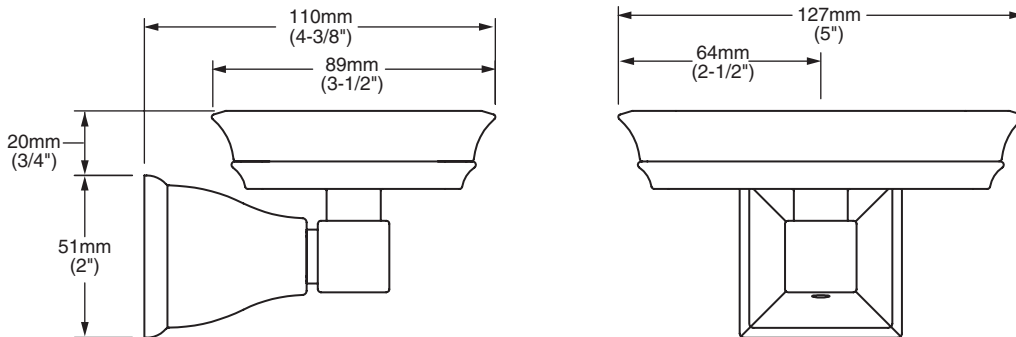

MODEL NUMBER:

☐ 2555.050 SOAP DISH

Available Finishes

.002	Polished Chrome
.099	PVD Polished Brass
.295	PVD Satin Nickel

PRODUCT FEATURES:

Materials of Construction: Solid brass construction for durability & long life. Soap dish - Frosted glass.

Soap Dish shall feature solid brass construction with tarnish free PVD finish on all Polished Brass and Satin Nickel components. Shall feature concealed mounting. Soap Dish shall be frosted glass. Soap Dish shall be American Standard Model # 2555.050._____.