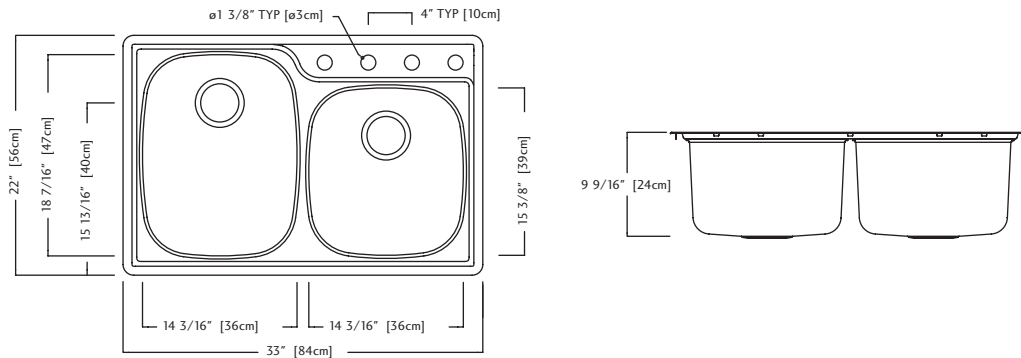

Optional Accessories

C2233/95K SPECIFICATION

Model C2233/95K is a large bowl/small bowl sink with faucet ledge manufactured for Franke Consumer Products from 20 gauge stainless steel. Product has a sheen finished rim and radiant silk finished bowls. Sink is fully undercoated. Installation kit is included. Sink is backed with a limited buyer lifetime warranty.

- O.D. 22" x 33" x 9 9 /16" deep (56 x 84 x 24 cm deep)
- **Recommended for minimum 36" cabinet**

C2233/95K/3 3 hole - 1 1/2" diameter, 4" center-to-center **FUN# 101.0031.276**

C2233/95K/4 4 hole - 4th hole on right hand side **FUN# 101.0031.278**