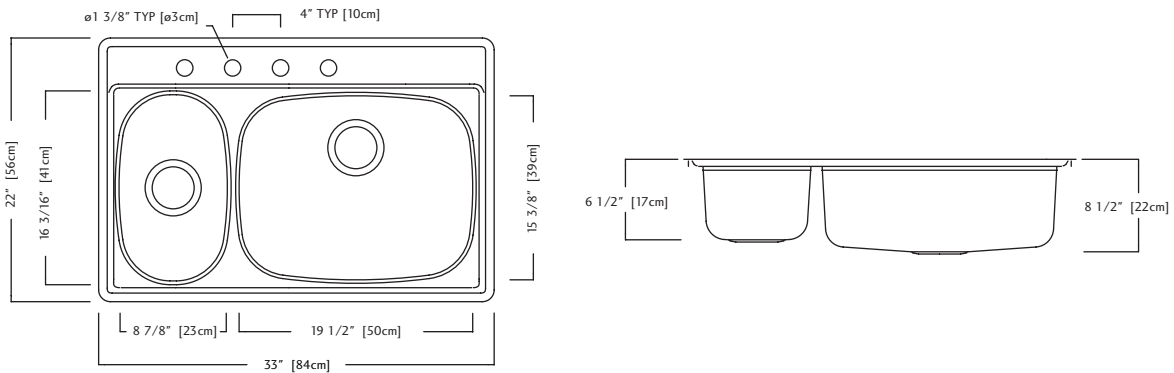

Optional Accessories

CL2233/85K SPECIFICATION

Model CL2233/85K is a large bowl/small bowl sink with faucet ledge manufactured for Franke Consumer Products from 20 gauge stainless steel. Product has a sheen finished rim and radiant silk finished bowls. Sink is fully undercoated. Installation kit is included. Sink is backed with a limited buyer lifetime warranty.

- O.D. 22" x 33" x 8 1/2" deep (small bowl is 6 1/2" deep) 56 x 84 x 22 cm deep (small bowl is 17 cm deep)
- **Recommended for minimum 36" cabinet**

CL2233/85K/3 3 hole - 1 1/2" diameter, 4" center-to-center FUN# 101.0031.284

CL2233/85K/4 4 hole - 4th hole on right hand side FUN# 101.0031.285

CL2233/85K/1 1 hole on center FUN# 101.0031.283